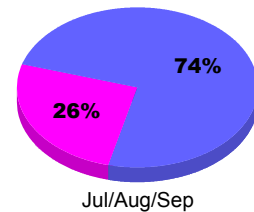

**Membership Results
2012-2013**

**Membership
2011-2012**

Month	Net Memb Goal	Actual New Memb	Actual Dropped Memb	Gain/Loss of Memb	Gain/Loss of Memb
Jul/Aug/Sep		315	-70	245	10
Totals		315	-70	245	10

Membership Results 2012-2013

Goal, New, Dropped, Gain/Loss

Comparison of Membership Gain/Loss

Current Year Compared to the Previous Year

Gender Comparison 2012-2013

Jul/Aug/Sep

Male Female