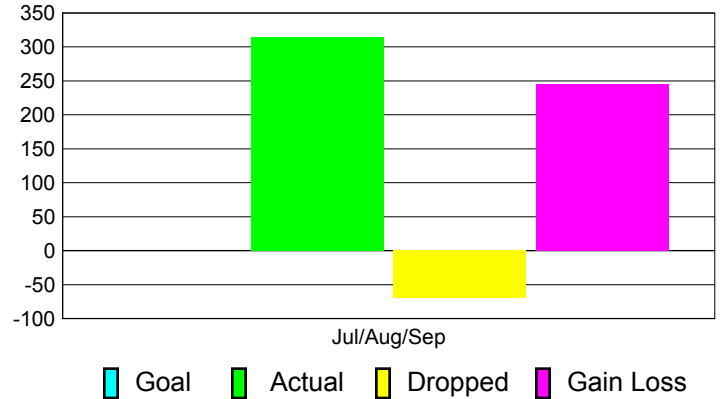

Membership Results 2012-2013

Goal, New, Dropped, Gain/Loss

Comparison of Membership Gain/Loss

Current Year Compared to the Previous Year